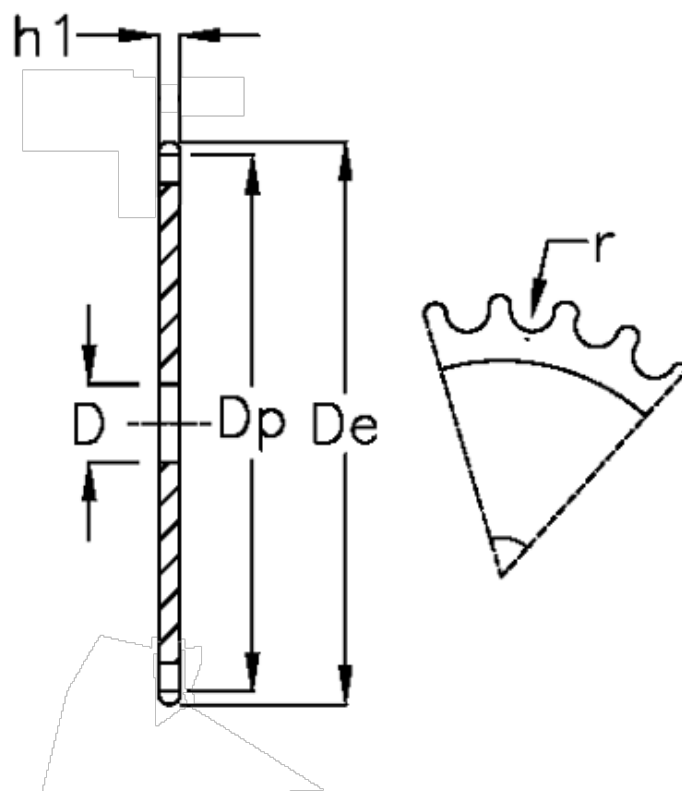

Article number: 616021010066

Description: Plate wheel 24 B-1 Z=66 simplex

Measures

C	= 4
D	= 40
De	= 815.6
Dp	= 800.17
For chain size	= 1 1/2 x 1
For chain type	= 24 B-1
h1	= 24.1
Number of teeth	= 66

$r = 25.4$